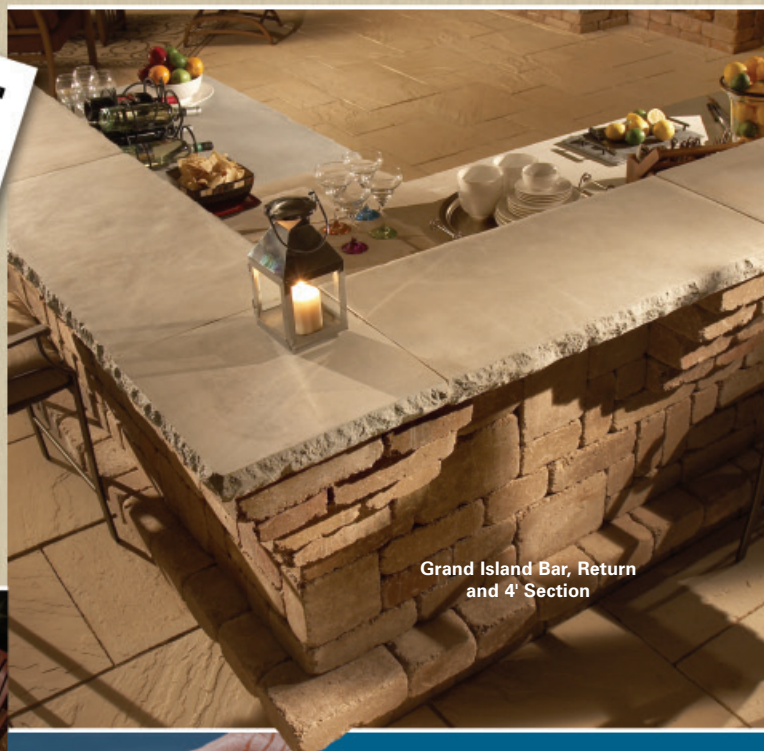

Download Google SketchUp for free and start planning your new outdoor living project today.

www.outdoorlivingkits.com/design

Available at:

Grand Island Bar, Return and 4' Section